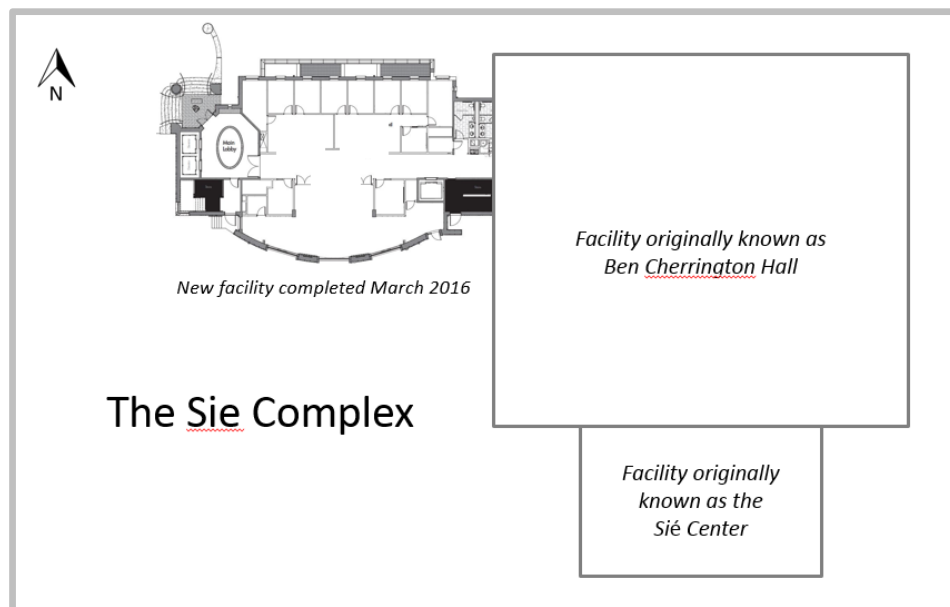

## Quick Guide to the Sie Complex

Prior to construction of our new facility completed in March 2016, the Josef Korbel School's spaces have been referred to as separate facilities--Cherrington Hall and the Sié Center. Rooms and spaces were named accordingly, e.g., "Sié Center 150," or "BCH 325." Now that our new facility is complete, we're taking a simpler approach.

Here's what you need to know.

1. The entire facility will be known as the **Sie Complex**. (Official name: Anna and John J. Sie International Relations Complex.) That includes the new building and the older ones originally named Cherrington Hall and the Sié Center.

2. Rooms are being re-numbered.

The old room numbering system combined a building abbreviation with three digits (e.g., BCH 325). The new numbering system is simpler, to reflect the fact that we are one facility.

- All spaces will have a four-digit number. To see room numbers (both old and new) click the floor plan links in item 3 below.
- Wayfinding guides will be posted throughout the Sie Complex to help with navigation.